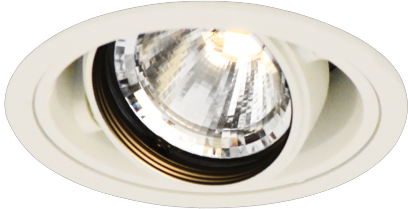

Item no. DD136-1130W9030-R

Series Name: Cledy versa R-G (DD136-R)

Installation	Recessed mount
Type	Extra high-efficiency adjustable downlight
Fixture wattage	10.5W
Beam angle	40 deg
Color Temp.	3000K
CRI	Ra>90
Luminous	1095 lm
Body	Die-cast aluminum alloy
Body finish	N/A
Trim finish	White
Reflector finish	N/A
IP Rate	IP20
Light source	COB module
Input Voltage	AC220~240V
Dimming Type	Non-Dimmable
Certificate	CE, CCC
Cut Hole	100mm