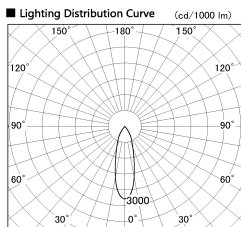

Item no. DD136-1130W9030-R

Series Name: Cledy versa R-G (DD136-R)

Installation	Recessed mount
Type	Extra high-efficiency adjustable downlight
Fixture wattage	10.5W
Beam angle	40 deg
Color Temp.	3000K
CRI	Ra>90
Luminous	1095 lm
Body	Die-cast aluminum alloy
Body finish	N/A
Trim finish	White
Reflector finish	N/A
IP Rate	IP20
Light source	COB module
Input Voltage	AC220~240V
Dimming Type	Non-Dimmable
Certificate	CE, CCC
Cut Hole	100mm