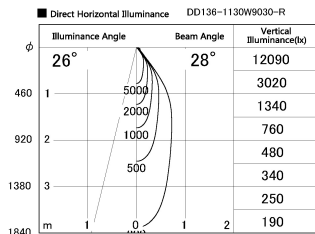

Item no. DD136-1130W9030-R

Series Name: Cledy versa R-G (DD136-R)

Installation	Recessed mount
Type	Extra high-efficiency adjustable downlight
Fixture wattage	10.5W
Beam angle	40 deg
Color Temp.	3000K
CRI	Ra>90
Luminous	1095 lm
Body	Die-cast aluminum alloy
Body finish	N/A
Trim finish	White
Reflector finish	N/A
IP Rate	IP20
Light source	COB module
Input Voltage	AC220~240V
Dimming Type	Non-Dimmable
Certificate	CE, CCC
Cut Hole	100mm