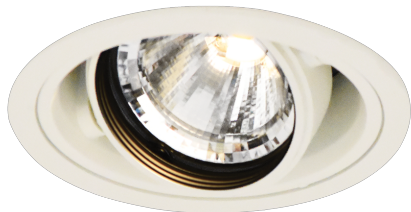

Item no. DD136-1140W9030-R

Series Name: Cledy versa R-G (DD136-R)

Installation	Recessed mount
Type	Extra high-efficiency adjustable downlight
Fixture wattage	10.5W
Beam angle	37 deg
Color Temp.	3000K
CRI	Ra>90
Luminous	1118 lm
Body	Die-cast aluminum alloy
Body finish	N/A
Trim finish	White
Reflector finish	N/A
IP Rate	IP20
Light source	COB module
Input Voltage	AC220~240V
Dimming Type	Non-Dimmable
Certificate	CE, CCC
Cut Hole	100mm