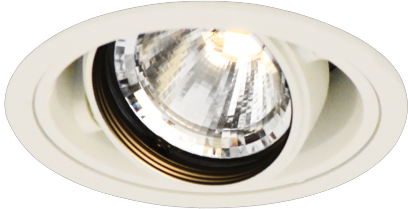

Item no. DD136-0815W9030-R

Series Name: Cledy versa R-G (DD136-R)

■ Direct Horizontal Illuminance DD136-0815W9030-R

φ	Illuminance Angle	Beam Angle	Vertical Illuminance (lx)
	13°	14°	22900
220	10000		5720
	5000		2540
450	2000		1430
	1000		920
680	500		640
	250		470
910	125		360

Installation	Recessed mount
Type	Extra high-efficiency adjustable downlight
Fixture wattage	7.5W
Beam angle	14 deg
Color Temp.	3000K
CRI	Ra>90
Luminous	738 lm
Body	Die-cast aluminum alloy
Body finish	N/A
Trim finish	White
Reflector finish	N/A
IP Rate	IP20
Light source	COB module
Input Voltage	AC220~240V
Dimming Type	Non-Dimmable
Certificate	CE, CCC
Cut Hole	100mm