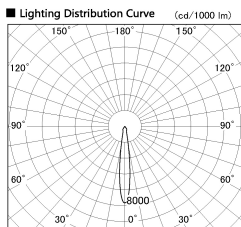

Item no. DD136-0815W9030-R

Series Name: Cledy versa R-G (DD136-R)

■ Direct Horizontal Illuminance DD136-0815W9030-R

φ	Illuminance Angle	Beam Angle	Vertical Illuminance (lx)
	13°	14°	22900
220	10000		5720
	5000		2540
450	2000		1430
	1000		920
680	500		640
	250		470
910	125		360

Installation	Recessed mount
Type	Extra high-efficiency adjustable downlight
Fixture wattage	7.5W
Beam angle	14 deg
Color Temp.	3000K
CRI	Ra>90
Luminous	738 lm
Body	Die-cast aluminum alloy
Body finish	N/A
Trim finish	White
Reflector finish	N/A
IP Rate	IP20
Light source	COB module
Input Voltage	AC220~240V
Dimming Type	Non-Dimmable
Certificate	CE, CCC
Cut Hole	100mm