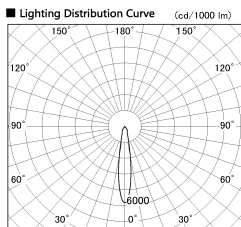

Item no. DD136-0820W9030-R

Series Name: Cledy versa R-G (DD136-R)

Installation	Recessed mount
Type	Extra high-efficiency adjustable downlight
Fixture wattage	7.5W
Beam angle	17 deg
Color Temp.	3000K
CRI	Ra>90
Luminous	768 lm
Body	Die-cast aluminum alloy
Body finish	N/A
Trim finish	White
Reflector finish	N/A
IP Rate	IP20
Light source	COB module
Input Voltage	AC220~240V
Dimming Type	Non-Dimmable
Certificate	CE, CCC
Cut Hole	100mm