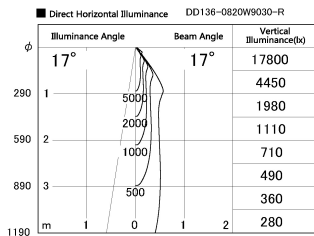

Item no. DD136-0820W9030-R

Series Name: Cledy versa R-G (DD136-R)

Installation	Recessed mount
Type	Extra high-efficiency adjustable downlight
Fixture wattage	7.5W
Beam angle	17 deg
Color Temp.	3000K
CRI	Ra>90
Luminous	768 lm
Body	Die-cast aluminum alloy
Body finish	N/A
Trim finish	White
Reflector finish	N/A
IP Rate	IP20
Light source	COB module
Input Voltage	AC220~240V
Dimming Type	Non-Dimmable
Certificate	CE, CCC
Cut Hole	100mm