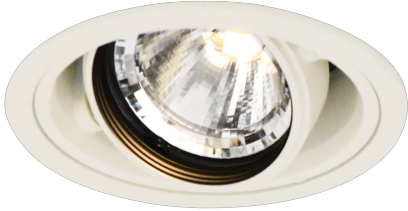

Item no. DD136-0820W9030-R

Series Name: Cledy versa R-G (DD136-R)

Installation	Recessed mount
Type	Extra high-efficiency adjustable downlight
Fixture wattage	7.5W
Beam angle	17 deg
Color Temp.	3000K
CRI	Ra>90
Luminous	768 lm
Body	Die-cast aluminum alloy
Body finish	N/A
Trim finish	White
Reflector finish	N/A
IP Rate	IP20
Light source	COB module
Input Voltage	AC220~240V
Dimming Type	Non-Dimmable
Certificate	CE, CCC
Cut Hole	100mm