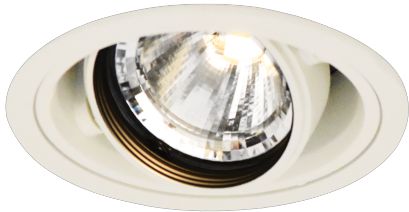

Item no. DD136-0830W9030-R

Series Name: Cledy versa R-G (DD136-R)

Installation	Recessed mount
Type	Extra high-efficiency adjustable downlight
Fixture wattage	7.5W
Beam angle	26 deg
Color Temp.	3000K
CRI	Ra>90
Luminous	800 lm
Body	Die-cast aluminum alloy
Body finish	N/A
Trim finish	White
Reflector finish	N/A
IP Rate	IP20
Light source	COB module
Input Voltage	AC220~240V
Dimming Type	Non-Dimmable
Certificate	CE, CCC
Cut Hole	100mm