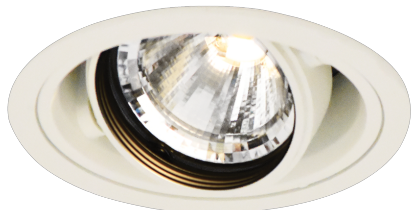

Item no. DD136-0840W9030-R

Series Name: Cledy versa R-G (DD136-R)

Installation	Recessed mount
Type	Extra high-efficiency adjustable downlight
Fixture wattage	7.5W
Beam angle	36 deg
Color Temp.	3000K
CRI	Ra>90
Luminous	816 lm
Body	Die-cast aluminum alloy
Body finish	N/A
Trim finish	White
Reflector finish	N/A
IP Rate	IP20
Light source	COB module
Input Voltage	AC220~240V
Dimming Type	Non-Dimmable
Certificate	CE, CCC
Cut Hole	100mm