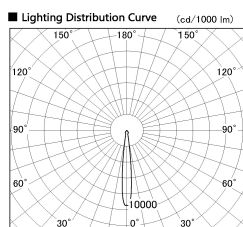

Item no. DD136-3515W9035-R

Series Name: Cledy versa R-G (DD136-R)

Installation	Recessed mount
Type	Extra high-efficiency adjustable downlight
Fixture wattage	36W
Beam angle	12 deg
Color Temp.	3500K
CRI	Ra>90
Luminous	3909 lm
Body	Die-cast aluminum alloy
Body finish	N/A
Trim finish	White
Reflector finish	N/A
IP Rate	IP20
Light source	COB module
Input Voltage	AC220~240V
Dimming Type	Non-Dimmable
Certificate	CE, CCC
Cut Hole	150mm

■ Direct Horizontal Illuminance DD136-3515W9035-R

φ	Illuminance Angle	Beam Angle	Vertical Illuminance (lx)		
190	11°	12°	147760		
1			36940		
380			16420		
2			9240		
570			5910		
3			4100		
770			3020		
m	1	0	1	2	2310