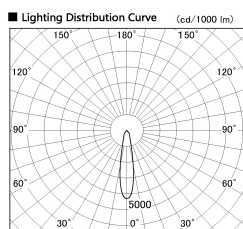

Item no. DD136-3520W9035-R

Series Name: Cledy versa R-G (DD136-R)

Installation	Recessed mount
Type	Extra high-efficiency adjustable downlight
Fixture wattage	36W
Beam angle	21 deg
Color Temp.	3500K
CRI	Ra>90
Luminous	4214 lm
Body	Die-cast aluminum alloy
Body finish	N/A
Trim finish	White
Reflector finish	N/A
IP Rate	IP20
Light source	COB module
Input Voltage	AC220~240V
Dimming Type	Non-Dimmable
Certificate	CE, CCC
Cut Hole	150mm