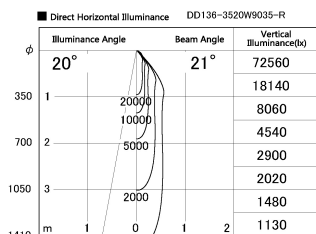

Item no. DD136-3520W9035-R

Series Name: Cledy versa R-G (DD136-R)

Installation	Recessed mount
Type	Extra high-efficiency adjustable downlight
Fixture wattage	36W
Beam angle	21 deg
Color Temp.	3500K
CRI	Ra>90
Luminous	4214 lm
Body	Die-cast aluminum alloy
Body finish	N/A
Trim finish	White
Reflector finish	N/A
IP Rate	IP20
Light source	COB module
Input Voltage	AC220~240V
Dimming Type	Non-Dimmable
Certificate	CE, CCC
Cut Hole	150mm