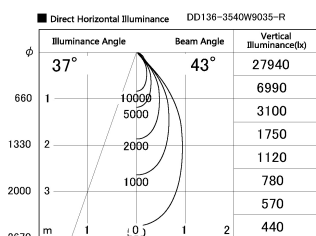

Item no. DD136-3540W9035-R

Series Name: Cledy versa R-G (DD136-R)

Installation	Recessed mount
Type	Extra high-efficiency adjustable downlight
Fixture wattage	36W
Beam angle	43 deg
Color Temp.	3500K
CRI	Ra>90
Luminous	4225 lm
Body	Die-cast aluminum alloy
Body finish	N/A
Trim finish	White
Reflector finish	N/A
IP Rate	IP20
Light source	COB module
Input Voltage	AC220~240V
Dimming Type	Non-Dimmable
Certificate	CE, CCC
Cut Hole	150mm