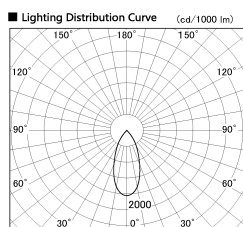

Item no. DD136-3540W9035-R

Series Name: Cledy versa R-G (DD136-R)

Installation	Recessed mount
Type	Extra high-efficiency adjustable downlight
Fixture wattage	36W
Beam angle	43 deg
Color Temp.	3500K
CRI	Ra>90
Luminous	4225 lm
Body	Die-cast aluminum alloy
Body finish	N/A
Trim finish	White
Reflector finish	N/A
IP Rate	IP20
Light source	COB module
Input Voltage	AC220~240V
Dimming Type	Non-Dimmable
Certificate	CE, CCC
Cut Hole	150mm