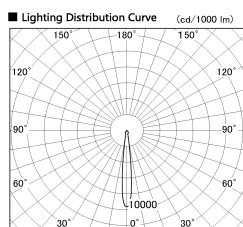

Item no. DD136-2815W9035-R

Series Name: Cledy versa R-G (DD136-R)

■ Direct Horizontal Illuminance DD136-2815W9035-R

φ	Illuminance Angle	Beam Angle	Vertical Illuminance (lx)
190	11°	12°	122240
1			30560
			13580
380			7640
2			4890
570			3400
3			2490
770	m	1 0 1 2	1910

Installation	Recessed mount
Type	Extra high-efficiency adjustable downlight
Fixture wattage	28W
Beam angle	12 deg
Color Temp.	3500K
CRI	Ra>90
Luminous	3158 lm
Body	Die-cast aluminum alloy
Body finish	N/A
Trim finish	White
Reflector finish	N/A
IP Rate	IP20
Light source	COB module
Input Voltage	AC220~240V
Dimming Type	Non-Dimmable
Certificate	CE, CCC
Cut Hole	150mm