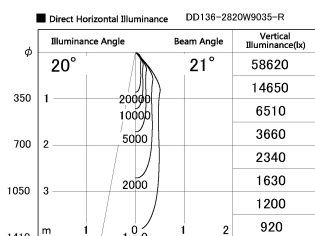

Item no. DD136-2820W9035-R

Series Name: Cledy versa R-G (DD136-R)

Installation	Recessed mount
Type	Extra high-efficiency adjustable downlight
Fixture wattage	28W
Beam angle	21 deg
Color Temp.	3500K
CRI	Ra>90
Luminous	3404 lm
Body	Die-cast aluminum alloy
Body finish	N/A
Trim finish	White
Reflector finish	N/A
IP Rate	IP20
Light source	COB module
Input Voltage	AC220~240V
Dimming Type	Non-Dimmable
Certificate	CE, CCC
Cut Hole	150mm