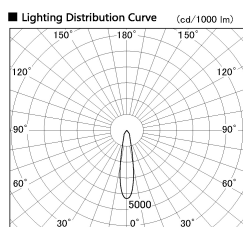

Item no. DD136-2820W9035-R

Series Name: Cledy versa R-G (DD136-R)

Installation	Recessed mount
Type	Extra high-efficiency adjustable downlight
Fixture wattage	28W
Beam angle	21 deg
Color Temp.	3500K
CRI	Ra>90
Luminous	3404 lm
Body	Die-cast aluminum alloy
Body finish	N/A
Trim finish	White
Reflector finish	N/A
IP Rate	IP20
Light source	COB module
Input Voltage	AC220~240V
Dimming Type	Non-Dimmable
Certificate	CE, CCC
Cut Hole	150mm