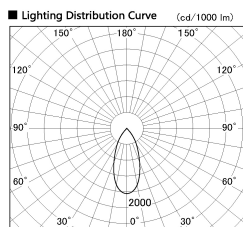

Item no. DD136-2840W9035-R

Series Name: Cledy versa R-G (DD136-R)

Installation	Recessed mount
Type	Extra high-efficiency adjustable downlight
Fixture wattage	28W
Beam angle	43 deg
Color Temp.	3500K
CRI	Ra>90
Luminous	3414 lm
Body	Die-cast aluminum alloy
Body finish	N/A
Trim finish	White
Reflector finish	N/A
IP Rate	IP20
Light source	COB module
Input Voltage	AC220~240V
Dimming Type	Non-Dimmable
Certificate	CE, CCC
Cut Hole	150mm