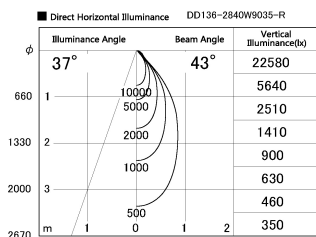

Item no. DD136-2840W9035-R

Series Name: Cledy versa R-G (DD136-R)

Installation	Recessed mount
Type	Extra high-efficiency adjustable downlight
Fixture wattage	28W
Beam angle	43 deg
Color Temp.	3500K
CRI	Ra>90
Luminous	3414 lm
Body	Die-cast aluminum alloy
Body finish	N/A
Trim finish	White
Reflector finish	N/A
IP Rate	IP20
Light source	COB module
Input Voltage	AC220~240V
Dimming Type	Non-Dimmable
Certificate	CE, CCC
Cut Hole	150mm