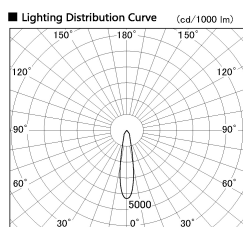

Item no. DD136-2620W9035-R

Series Name: Cledy versa R-G (DD136-R)

Installation	Recessed mount
Type	Extra high-efficiency adjustable downlight
Fixture wattage	23W
Beam angle	21 deg
Color Temp.	3500K
CRI	Ra>90
Luminous	2969 lm
Body	Die-cast aluminum alloy
Body finish	N/A
Trim finish	White
Reflector finish	N/A
IP Rate	IP20
Light source	COB module
Input Voltage	AC220~240V
Dimming Type	Non-Dimmable
Certificate	CE, CCC
Cut Hole	150mm