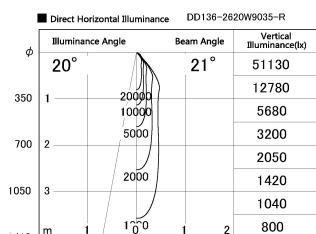

Item no. DD136-2620W9035-R

Series Name: Cledy versa R-G (DD136-R)

Installation	Recessed mount
Type	Extra high-efficiency adjustable downlight
Fixture wattage	23W
Beam angle	21 deg
Color Temp.	3500K
CRI	Ra>90
Luminous	2969 lm
Body	Die-cast aluminum alloy
Body finish	N/A
Trim finish	White
Reflector finish	N/A
IP Rate	IP20
Light source	COB module
Input Voltage	AC220~240V
Dimming Type	Non-Dimmable
Certificate	CE, CCC
Cut Hole	150mm