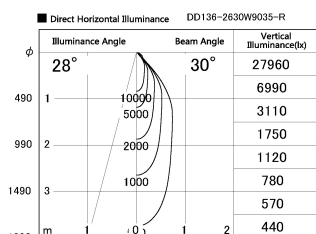

Item no. DD136-2630W9035-R

Series Name: Cledy versa R-G (DD136-R)

Installation	Recessed mount
Type	Extra high-efficiency adjustable downlight
Fixture wattage	23W
Beam angle	30 deg
Color Temp.	3500K
CRI	Ra>90
Luminous	2978 lm
Body	Die-cast aluminum alloy
Body finish	N/A
Trim finish	White
Reflector finish	N/A
IP Rate	IP20
Light source	COB module
Input Voltage	AC220~240V
Dimming Type	Non-Dimmable
Certificate	CE, CCC
Cut Hole	150mm