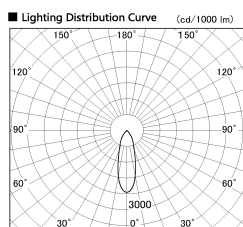

Item no. DD136-2630W9035-R

Series Name: Cledy versa R-G (DD136-R)

Installation	Recessed mount
Type	Extra high-efficiency adjustable downlight
Fixture wattage	23W
Beam angle	30 deg
Color Temp.	3500K
CRI	Ra>90
Luminous	2978 lm
Body	Die-cast aluminum alloy
Body finish	N/A
Trim finish	White
Reflector finish	N/A
IP Rate	IP20
Light source	COB module
Input Voltage	AC220~240V
Dimming Type	Non-Dimmable
Certificate	CE, CCC
Cut Hole	150mm