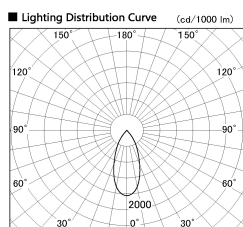

Item no. DD136-2640W9035-R

Series Name: Cledy versa R-G (DD136-R)

Installation	Recessed mount
Type	Extra high-efficiency adjustable downlight
Fixture wattage	23W
Beam angle	43 deg
Color Temp.	3500K
CRI	Ra>90
Luminous	2977 lm
Body	Die-cast aluminum alloy
Body finish	N/A
Trim finish	White
Reflector finish	N/A
IP Rate	IP20
Light source	COB module
Input Voltage	AC220~240V
Dimming Type	Non-Dimmable
Certificate	CE, CCC
Cut Hole	150mm