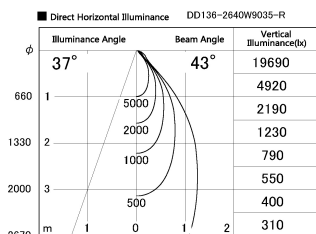

Item no. DD136-2640W9035-R

Series Name: Cledy versa R-G (DD136-R)

Installation	Recessed mount
Type	Extra high-efficiency adjustable downlight
Fixture wattage	23W
Beam angle	43 deg
Color Temp.	3500K
CRI	Ra>90
Luminous	2977 lm
Body	Die-cast aluminum alloy
Body finish	N/A
Trim finish	White
Reflector finish	N/A
IP Rate	IP20
Light source	COB module
Input Voltage	AC220~240V
Dimming Type	Non-Dimmable
Certificate	CE, CCC
Cut Hole	150mm