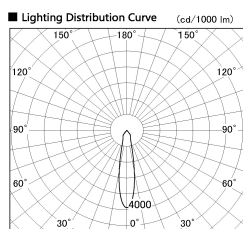

Item no. DD136-2520W9035-R

Series Name: Cledy versa R-G (DD136-R)

Installation	Recessed mount
Type	Extra high-efficiency adjustable downlight
Fixture wattage	23W
Beam angle	21 deg
Color Temp.	3500K
CRI	Ra>90
Luminous	2754 lm
Body	Die-cast aluminum alloy
Body finish	N/A
Trim finish	White
Reflector finish	N/A
IP Rate	IP20
Light source	COB module
Input Voltage	AC220~240V
Dimming Type	Non-Dimmable
Certificate	CE, CCC
Cut Hole	125mm

Direct Horizontal Illuminance DD136-2520W9035-R

φ	Illuminance Angle	Beam Angle	Vertical Illuminance (lx)
350	20°	21°	43110
700	20°	21°	10780
1050	20°	21°	4790
1410	20°	21°	2690
			1720
			1200
			880
			670