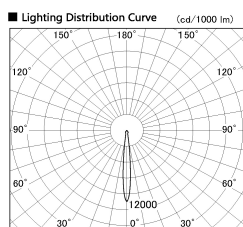

Item no. DD136-2015W9035-R

Series Name: Cledy versa R-G (DD136-R)

Installation	Recessed mount
Type	Extra high-efficiency adjustable downlight
Fixture wattage	20W
Beam angle	11 deg
Color Temp.	3500K
CRI	Ra>90
Luminous	1981 lm
Body	Die-cast aluminum alloy
Body finish	N/A
Trim finish	White
Reflector finish	N/A
IP Rate	IP20
Light source	COB module
Input Voltage	AC220~240V
Dimming Type	Non-Dimmable
Certificate	CE, CCC
Cut Hole	125mm

■ Direct Horizontal Illuminance DD136-2015W9035-R

φ	Illuminance Angle	Beam Angle	Vertical Illuminance (lx)
170	10°	11°	85840
170			21460
340			9540
340			5360
520			3430
520			2380
690			1750
690			1340