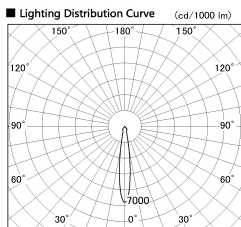

Item no. DD136-2020W9035-R

Series Name: Cledy versa R-G (DD136-R)

■ Direct Horizontal Illuminance DD136-2020W9035-R

φ	Illuminance Angle	Beam Angle	Vertical Illuminance (lx)
240	14°	15°	56570
1			14140
490			6290
2			3540
730			2260
3			1570
880			1150
m	1	1, 2	880

Installation	Recessed mount
Type	Extra high-efficiency adjustable downlight
Fixture wattage	20W
Beam angle	15 deg
Color Temp.	3500K
CRI	Ra>90
Luminous	2104 lm
Body	Die-cast aluminum alloy
Body finish	N/A
Trim finish	White
Reflector finish	N/A
IP Rate	IP20
Light source	COB module
Input Voltage	AC220~240V
Dimming Type	Non-Dimmable
Certificate	CE, CCC
Cut Hole	125mm