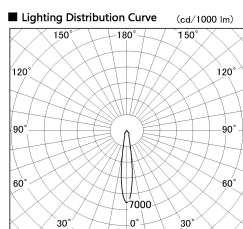

Item no. DD136-1915W9035-R

Series Name: Cledy versa R-G (DD136-R)

Installation	Recessed mount
Type	Extra high-efficiency adjustable downlight
Fixture wattage	18.6W
Beam angle	16 deg
Color Temp.	3500K
CRI	Ra>90
Luminous	1691 lm
Body	Die-cast aluminum alloy
Body finish	N/A
Trim finish	White
Reflector finish	N/A
IP Rate	IP20
Light source	COB module
Input Voltage	AC220~240V
Dimming Type	Non-Dimmable
Certificate	CE, CCC
Cut Hole	100mm

■ Direct Horizontal Illuminance DD136-1915W9035-R

φ	Illuminance Angle	Beam Angle	Vertical Illuminance (lx)	
260	15°	16°	43370	
1			10840	
			4820	
520			2710	
2			1730	
780			1200	
3			890	
1050			680	
m	1	0	1	2