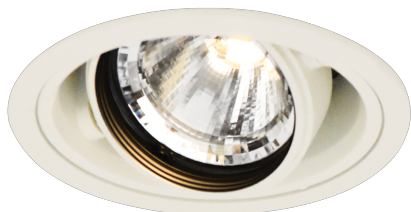

Item no. DD136-1915W9035-R

Series Name: Cledy versa R-G (DD136-R)

Installation	Recessed mount
Type	Extra high-efficiency adjustable downlight
Fixture wattage	18.6W
Beam angle	16 deg
Color Temp.	3500K
CRI	Ra>90
Luminous	1691 lm
Body	Die-cast aluminum alloy
Body finish	N/A
Trim finish	White
Reflector finish	N/A
IP Rate	IP20
Light source	COB module
Input Voltage	AC220~240V
Dimming Type	Non-Dimmable
Certificate	CE, CCC
Cut Hole	100mm

■ Direct Horizontal Illuminance DD136-1915W9035-R

φ	Illuminance Angle	Beam Angle	Vertical Illuminance (lx)	
260	15°	16°	43370	
1			10840	
			4820	
520			2710	
2			1730	
780			1200	
3			890	
1050			680	
m	1	0	1	2