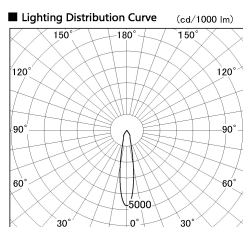

Item no. DD136-1920W9035-R

Series Name: Cledy versa R-G (DD136-R)

Installation	Recessed mount
Type	Extra high-efficiency adjustable downlight
Fixture wattage	18.6W
Beam angle	19 deg
Color Temp.	3500K
CRI	Ra>90
Luminous	1725 lm
Body	Die-cast aluminum alloy
Body finish	N/A
Trim finish	White
Reflector finish	N/A
IP Rate	IP20
Light source	COB module
Input Voltage	AC220~240V
Dimming Type	Non-Dimmable
Certificate	CE, CCC
Cut Hole	100mm

■ Direct Horizontal Illuminance DD136-1920W9035-R

φ	Illuminance Angle	Beam Angle	Vertical Illuminance (lx)
330	19°	19°	32960
1			8240
660	2		3660
1000	3		2060
1330	m	1	1320
		2	920
			670
			520