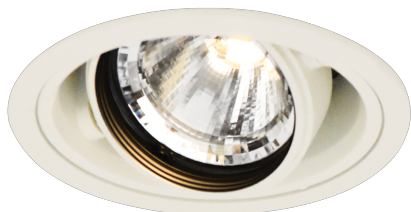

Item no. DD136-1920W9035-R

Series Name: Cledy versa R-G (DD136-R)

Installation	Recessed mount
Type	Extra high-efficiency adjustable downlight
Fixture wattage	18.6W
Beam angle	19 deg
Color Temp.	3500K
CRI	Ra>90
Luminous	1725 lm
Body	Die-cast aluminum alloy
Body finish	N/A
Trim finish	White
Reflector finish	N/A
IP Rate	IP20
Light source	COB module
Input Voltage	AC220~240V
Dimming Type	Non-Dimmable
Certificate	CE, CCC
Cut Hole	100mm

■ Direct Horizontal Illuminance DD136-1920W9035-R

φ	Illuminance Angle	Beam Angle	Vertical Illuminance (lx)
330	19°	19°	32960
1			8240
660	2		3660
1000	3		2060
1330	m	1	1320
		2	920
			670
			520