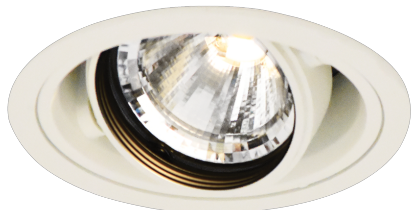

Item no. DD136-1930W9035-R

Series Name: Cledy versa R-G (DD136-R)

Installation	Recessed mount
Type	Extra high-efficiency adjustable downlight
Fixture wattage	18.6W
Beam angle	39 deg
Color Temp.	3500K
CRI	Ra>90
Luminous	1793 lm
Body	Die-cast aluminum alloy
Body finish	N/A
Trim finish	White
Reflector finish	N/A
IP Rate	IP20
Light source	COB module
Input Voltage	AC220~240V
Dimming Type	Non-Dimmable
Certificate	CE, CCC
Cut Hole	100mm