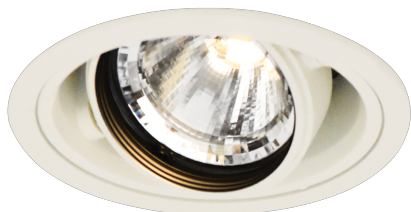

Item no. DD136-1940W9035-R

Series Name: Cledy versa R-G (DD136-R)

Installation	Recessed mount
Type	Extra high-efficiency adjustable downlight
Fixture wattage	18.6W
Beam angle	57 deg
Color Temp.	3500K
CRI	Ra>90
Luminous	1826 lm
Body	Die-cast aluminum alloy
Body finish	N/A
Trim finish	White
Reflector finish	N/A
IP Rate	IP20
Light source	COB module
Input Voltage	AC220~240V
Dimming Type	Non-Dimmable
Certificate	CE, CCC
Cut Hole	100mm