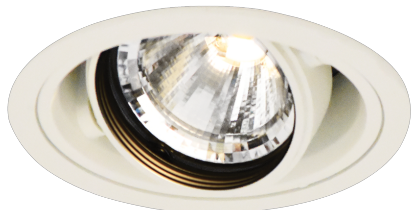

Item no. DD136-1115W9035-R

Series Name: Cledy versa R-G (DD136-R)

Installation	Recessed mount
Type	Extra high-efficiency adjustable downlight
Fixture wattage	10.5W
Beam angle	16 deg
Color Temp.	3500K
CRI	Ra>90
Luminous	1023 lm
Body	Die-cast aluminum alloy
Body finish	N/A
Trim finish	White
Reflector finish	N/A
IP Rate	IP20
Light source	COB module
Input Voltage	AC220~240V
Dimming Type	Non-Dimmable
Certificate	CE, CCC
Cut Hole	100mm