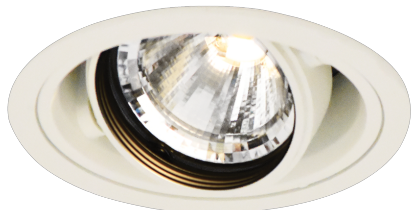

Item no. DD136-1130W9035-R

Series Name: Cledy versa R-G (DD136-R)

Installation	Recessed mount
Type	Extra high-efficiency adjustable downlight
Fixture wattage	10.5W
Beam angle	40 deg
Color Temp.	3500K
CRI	Ra>90
Luminous	1084 lm
Body	Die-cast aluminum alloy
Body finish	N/A
Trim finish	White
Reflector finish	N/A
IP Rate	IP20
Light source	COB module
Input Voltage	AC220~240V
Dimming Type	Non-Dimmable
Certificate	CE, CCC
Cut Hole	100mm