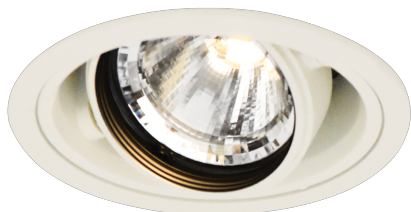

Item no. DD136-1140W9035-R

Series Name: Cledy versa R-G (DD136-R)

Installation	Recessed mount
Type	Extra high-efficiency adjustable downlight
Fixture wattage	10.5W
Beam angle	37 deg
Color Temp.	3500K
CRI	Ra>90
Luminous	1107 lm
Body	Die-cast aluminum alloy
Body finish	N/A
Trim finish	White
Reflector finish	N/A
IP Rate	IP20
Light source	COB module
Input Voltage	AC220~240V
Dimming Type	Non-Dimmable
Certificate	CE, CCC
Cut Hole	100mm