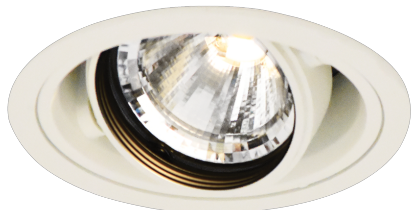

Item no. DD136-0815W9035-R

Series Name: Cledy versa R-G (DD136-R)

Installation	Recessed mount
Type	Extra high-efficiency adjustable downlight
Fixture wattage	7.5W
Beam angle	14 deg
Color Temp.	3500K
CRI	Ra>90
Luminous	730.505 lm
Body	Die-cast aluminum alloy
Body finish	N/A
Trim finish	White
Reflector finish	N/A
IP Rate	IP20
Light source	COB module
Input Voltage	AC220~240V
Dimming Type	Non-Dimmable
Certificate	CE, CCC
Cut Hole	100mm