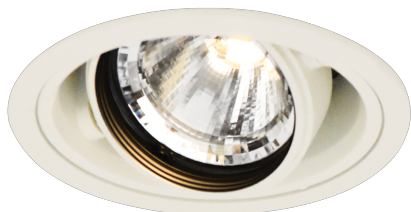

Item no. DD136-0820W9035-R

Series Name: Cledy versa R-G (DD136-R)

Installation	Recessed mount
Type	Extra high-efficiency adjustable downlight
Fixture wattage	7.5W
Beam angle	17 deg
Color Temp.	3500K
CRI	Ra>90
Luminous	760.42 lm
Body	Die-cast aluminum alloy
Body finish	N/A
Trim finish	White
Reflector finish	N/A
IP Rate	IP20
Light source	COB module
Input Voltage	AC220~240V
Dimming Type	Non-Dimmable
Certificate	CE, CCC
Cut Hole	100mm