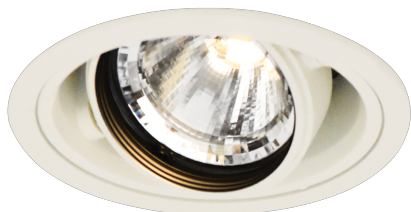

Item no. DD136-0830W9035-R

Series Name: Cledy versa R-G (DD136-R)

Installation	Recessed mount
Type	Extra high-efficiency adjustable downlight
Fixture wattage	7.5W
Beam angle	26 deg
Color Temp.	3500K
CRI	Ra>90
Luminous	792.265 lm
Body	Die-cast aluminum alloy
Body finish	N/A
Trim finish	White
Reflector finish	N/A
IP Rate	IP20
Light source	COB module
Input Voltage	AC220~240V
Dimming Type	Non-Dimmable
Certificate	CE, CCC
Cut Hole	100mm