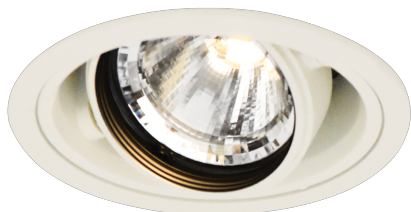

Item no. DD136-0840W9035-R

Series Name: Cledy versa R-G (DD136-R)

Installation	Recessed mount
Type	Extra high-efficiency adjustable downlight
Fixture wattage	7.5W
Beam angle	36 deg
Color Temp.	3500K
CRI	Ra>90
Luminous	807.705 lm
Body	Die-cast aluminum alloy
Body finish	N/A
Trim finish	White
Reflector finish	N/A
IP Rate	IP20
Light source	COB module
Input Voltage	AC220~240V
Dimming Type	Non-Dimmable
Certificate	CE, CCC
Cut Hole	100mm