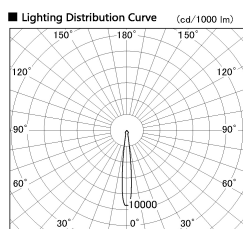

Item no. DD136-3515W9040-R

Series Name: Cledy versa R-G (DD136-R)

Installation	Recessed mount
Type	Extra high-efficiency adjustable downlight
Fixture wattage	36W
Beam angle	12 deg
Color Temp.	4000K
CRI	Ra>90
Luminous	3964 lm
Body	Die-cast aluminum alloy
Body finish	N/A
Trim finish	White
Reflector finish	N/A
IP Rate	IP20
Light source	COB module
Input Voltage	AC220~240V
Dimming Type	Non-Dimmable
Certificate	CE, CCC
Cut Hole	150mm

■ Direct Horizontal Illuminance DD136-3515W9040-R

φ	Illuminance Angle	Beam Angle	Vertical Illuminance (lx)		
190	11°	12°	149840		
1			37460		
380			16650		
2			9370		
570			5990		
3			4160		
770			3060		
m	1	0	1	2	2340