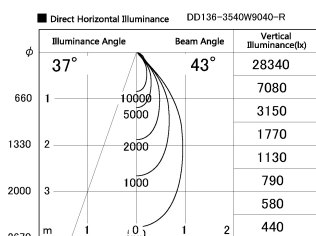

Item no. DD136-3540W9040-R

Series Name: Cledy versa R-G (DD136-R)

Installation	Recessed mount
Type	Extra high-efficiency adjustable downlight
Fixture wattage	36W
Beam angle	43 deg
Color Temp.	4000K
CRI	Ra>90
Luminous	4285 lm
Body	Die-cast aluminum alloy
Body finish	N/A
Trim finish	White
Reflector finish	N/A
IP Rate	IP20
Light source	COB module
Input Voltage	AC220~240V
Dimming Type	Non-Dimmable
Certificate	CE, CCC
Cut Hole	150mm