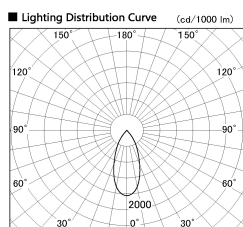

Item no. DD136-3540W9040-R

Series Name: Cledy versa R-G (DD136-R)

Installation	Recessed mount
Type	Extra high-efficiency adjustable downlight
Fixture wattage	36W
Beam angle	43 deg
Color Temp.	4000K
CRI	Ra>90
Luminous	4285 lm
Body	Die-cast aluminum alloy
Body finish	N/A
Trim finish	White
Reflector finish	N/A
IP Rate	IP20
Light source	COB module
Input Voltage	AC220~240V
Dimming Type	Non-Dimmable
Certificate	CE, CCC
Cut Hole	150mm