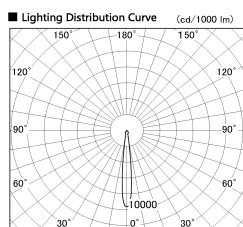

Item no. DD136-2815W9040-R

Series Name: Cledy versa R-G (DD136-R)

■ Direct Horizontal Illuminance DD136-2815W9040-R

φ	Illuminance Angle	Beam Angle	Vertical Illuminance (lx)	
190	11°	12°	123990	
1			31000	
			13780	
380			7750	
2			4960	
			3440	
570			2530	
3			1940	
770			1940	
m	1	0	1	2

Installation	Recessed mount
Type	Extra high-efficiency adjustable downlight
Fixture wattage	28W
Beam angle	12 deg
Color Temp.	4000K
CRI	Ra>90
Luminous	3203 lm
Body	Die-cast aluminum alloy
Body finish	N/A
Trim finish	White
Reflector finish	N/A
IP Rate	IP20
Light source	COB module
Input Voltage	AC220~240V
Dimming Type	Non-Dimmable
Certificate	CE, CCC
Cut Hole	150mm