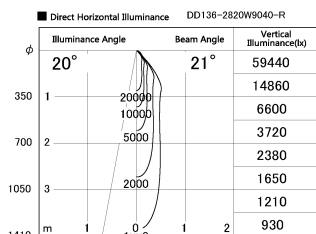

Item no. DD136-2820W9040-R

Series Name: Cledy versa R-G (DD136-R)

Installation	Recessed mount
Type	Extra high-efficiency adjustable downlight
Fixture wattage	28W
Beam angle	21 deg
Color Temp.	4000K
CRI	Ra>90
Luminous	3452 lm
Body	Die-cast aluminum alloy
Body finish	N/A
Trim finish	White
Reflector finish	N/A
IP Rate	IP20
Light source	COB module
Input Voltage	AC220~240V
Dimming Type	Non-Dimmable
Certificate	CE, CCC
Cut Hole	150mm