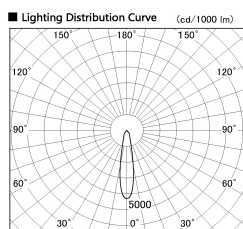

Item no. DD136-2820W9040-R

Series Name: Cledy versa R-G (DD136-R)

Installation	Recessed mount
Type	Extra high-efficiency adjustable downlight
Fixture wattage	28W
Beam angle	21 deg
Color Temp.	4000K
CRI	Ra>90
Luminous	3452 lm
Body	Die-cast aluminum alloy
Body finish	N/A
Trim finish	White
Reflector finish	N/A
IP Rate	IP20
Light source	COB module
Input Voltage	AC220~240V
Dimming Type	Non-Dimmable
Certificate	CE, CCC
Cut Hole	150mm