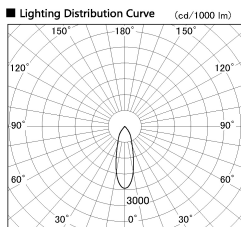

Item no. DD136-2830W9040-R

Series Name: Cledy versa R-G (DD136-R)

Installation	Recessed mount
Type	Extra high-efficiency adjustable downlight
Fixture wattage	28W
Beam angle	30 deg
Color Temp.	4000K
CRI	Ra>90
Luminous	3466 lm
Body	Die-cast aluminum alloy
Body finish	N/A
Trim finish	White
Reflector finish	N/A
IP Rate	IP20
Light source	COB module
Input Voltage	AC220~240V
Dimming Type	Non-Dimmable
Certificate	CE, CCC
Cut Hole	150mm