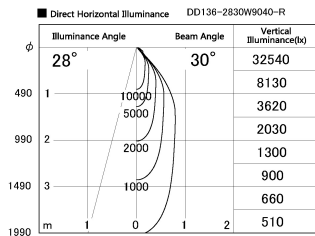

Item no. DD136-2830W9040-R

Series Name: Cledy versa R-G (DD136-R)

Installation	Recessed mount
Type	Extra high-efficiency adjustable downlight
Fixture wattage	28W
Beam angle	30 deg
Color Temp.	4000K
CRI	Ra>90
Luminous	3466 lm
Body	Die-cast aluminum alloy
Body finish	N/A
Trim finish	White
Reflector finish	N/A
IP Rate	IP20
Light source	COB module
Input Voltage	AC220~240V
Dimming Type	Non-Dimmable
Certificate	CE, CCC
Cut Hole	150mm