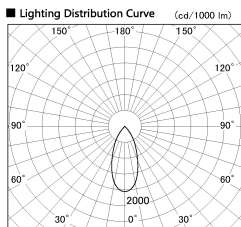

Item no. DD136-2840W9040-R

Series Name: Cledy versa R-G (DD136-R)

Installation	Recessed mount
Type	Extra high-efficiency adjustable downlight
Fixture wattage	28W
Beam angle	43 deg
Color Temp.	4000K
CRI	Ra>90
Luminous	3462 lm
Body	Die-cast aluminum alloy
Body finish	N/A
Trim finish	White
Reflector finish	N/A
IP Rate	IP20
Light source	COB module
Input Voltage	AC220~240V
Dimming Type	Non-Dimmable
Certificate	CE, CCC
Cut Hole	150mm