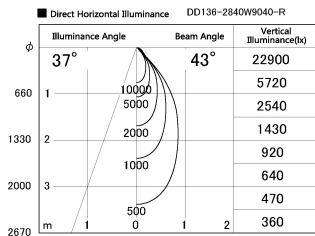

Item no. DD136-2840W9040-R

Series Name: Cledy versa R-G (DD136-R)

Installation	Recessed mount
Type	Extra high-efficiency adjustable downlight
Fixture wattage	28W
Beam angle	43 deg
Color Temp.	4000K
CRI	Ra>90
Luminous	3462 lm
Body	Die-cast aluminum alloy
Body finish	N/A
Trim finish	White
Reflector finish	N/A
IP Rate	IP20
Light source	COB module
Input Voltage	AC220~240V
Dimming Type	Non-Dimmable
Certificate	CE, CCC
Cut Hole	150mm