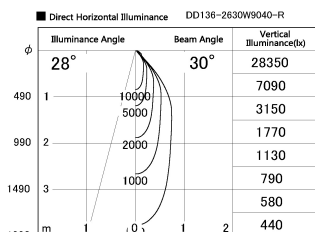

Item no. DD136-2630W9040-R

Series Name: Cledy versa R-G (DD136-R)

Installation	Recessed mount
Type	Extra high-efficiency adjustable downlight
Fixture wattage	23W
Beam angle	30 deg
Color Temp.	4000K
CRI	Ra>90
Luminous	3020 lm
Body	Die-cast aluminum alloy
Body finish	N/A
Trim finish	White
Reflector finish	N/A
IP Rate	IP20
Light source	COB module
Input Voltage	AC220~240V
Dimming Type	Non-Dimmable
Certificate	CE, CCC
Cut Hole	150mm