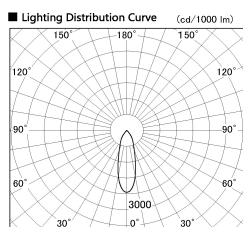

Item no. DD136-2630W9040-R

Series Name: Cledy versa R-G (DD136-R)

Installation	Recessed mount
Type	Extra high-efficiency adjustable downlight
Fixture wattage	23W
Beam angle	30 deg
Color Temp.	4000K
CRI	Ra>90
Luminous	3020 lm
Body	Die-cast aluminum alloy
Body finish	N/A
Trim finish	White
Reflector finish	N/A
IP Rate	IP20
Light source	COB module
Input Voltage	AC220~240V
Dimming Type	Non-Dimmable
Certificate	CE, CCC
Cut Hole	150mm