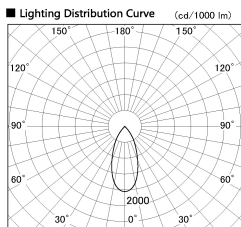

Item no. DD136-2640W9040-R

Series Name: Cledy versa R-G (DD136-R)

Installation	Recessed mount
Type	Extra high-efficiency adjustable downlight
Fixture wattage	23W
Beam angle	43 deg
Color Temp.	4000K
CRI	Ra>90
Luminous	3019 lm
Body	Die-cast aluminum alloy
Body finish	N/A
Trim finish	White
Reflector finish	N/A
IP Rate	IP20
Light source	COB module
Input Voltage	AC220~240V
Dimming Type	Non-Dimmable
Certificate	CE, CCC
Cut Hole	150mm