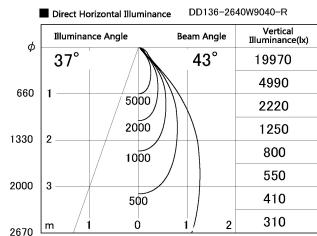

Item no. DD136-2640W9040-R

Series Name: Cledy versa R-G (DD136-R)

Installation	Recessed mount
Type	Extra high-efficiency adjustable downlight
Fixture wattage	23W
Beam angle	43 deg
Color Temp.	4000K
CRI	Ra>90
Luminous	3019 lm
Body	Die-cast aluminum alloy
Body finish	N/A
Trim finish	White
Reflector finish	N/A
IP Rate	IP20
Light source	COB module
Input Voltage	AC220~240V
Dimming Type	Non-Dimmable
Certificate	CE, CCC
Cut Hole	150mm