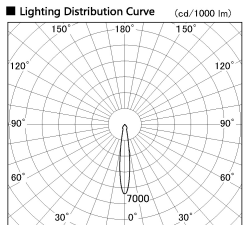

Item no. DD136-2515W9040-R

Series Name: Cledy versa R-G (DD136-R)

■ Direct Horizontal Illuminance DD136-2515W9040-R

φ	Illuminance Angle	Beam Angle	Vertical Illuminance (lx)
240	14°	15°	63780
490			15950
730			7090
980			3990
			2550
			1770
			1300
			1000

Installation	Recessed mount
Type	Extra high-efficiency adjustable downlight
Fixture wattage	23W
Beam angle	15 deg
Color Temp.	4000K
CRI	Ra>90
Luminous	2590 lm
Body	Die-cast aluminum alloy
Body finish	N/A
Trim finish	White
Reflector finish	N/A
IP Rate	IP20
Light source	COB module
Input Voltage	AC220~240V
Dimming Type	Non-Dimmable
Certificate	CE, CCC
Cut Hole	125mm