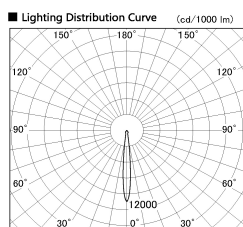

Item no. DD136-2015W9040-R

Series Name: Cledy versa R-G (DD136-R)

Installation	Recessed mount
Type	Extra high-efficiency adjustable downlight
Fixture wattage	20W
Beam angle	11 deg
Color Temp.	4000K
CRI	Ra>90
Luminous	2009 lm
Body	Die-cast aluminum alloy
Body finish	N/A
Trim finish	White
Reflector finish	N/A
IP Rate	IP20
Light source	COB module
Input Voltage	AC220~240V
Dimming Type	Non-Dimmable
Certificate	CE, CCC
Cut Hole	125mm

■ Direct Horizontal Illuminance DD136-2015W9040-R

φ	Illuminance Angle	Beam Angle	Vertical Illuminance (lx)
170	10°	11°	87050
170			21760
340	20000		9670
340	10000		5440
520	5000		3480
520			2420
690	2000		1780
690	0	1 2	1360