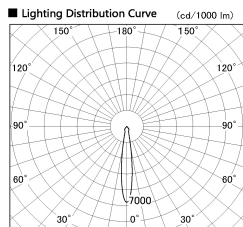

Item no. DD136-2020W9040-R

Series Name: Cledy versa R-G (DD136-R)

■ Direct Horizontal Illuminance DD136-2020W9040-R

Illuminance Angle	Beam Angle	Vertical Illuminance (lx)
14°	1	57380
	2	14340
15°	1	6380
	2	3590
20°	1	2300
	2	1590
30°	1	1170
	2	900

Installation	Recessed mount
Type	Extra high-efficiency adjustable downlight
Fixture wattage	20W
Beam angle	15 deg
Color Temp.	4000K
CRI	Ra>90
Luminous	2134 lm
Body	Die-cast aluminum alloy
Body finish	N/A
Trim finish	White
Reflector finish	N/A
IP Rate	IP20
Light source	COB module
Input Voltage	AC220~240V
Dimming Type	Non-Dimmable
Certificate	CE, CCC
Cut Hole	125mm