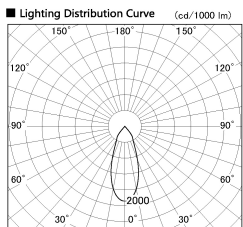

Item no. DD136-2040W9040-R

Series Name: Cledy versa R-G (DD136-R)

Installation	Recessed mount
Type	Extra high-efficiency adjustable downlight
Fixture wattage	20W
Beam angle	39 deg
Color Temp.	4000K
CRI	Ra>90
Luminous	2196 lm
Body	Die-cast aluminum alloy
Body finish	N/A
Trim finish	White
Reflector finish	N/A
IP Rate	IP20
Light source	COB module
Input Voltage	AC220~240V
Dimming Type	Non-Dimmable
Certificate	CE, CCC
Cut Hole	125mm