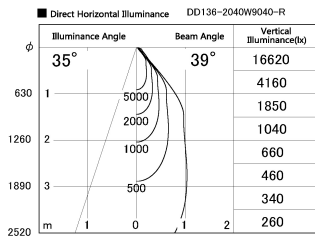

Item no. DD136-2040W9040-R

Series Name: Cledy versa R-G (DD136-R)

Installation	Recessed mount
Type	Extra high-efficiency adjustable downlight
Fixture wattage	20W
Beam angle	39 deg
Color Temp.	4000K
CRI	Ra>90
Luminous	2196 lm
Body	Die-cast aluminum alloy
Body finish	N/A
Trim finish	White
Reflector finish	N/A
IP Rate	IP20
Light source	COB module
Input Voltage	AC220~240V
Dimming Type	Non-Dimmable
Certificate	CE, CCC
Cut Hole	125mm