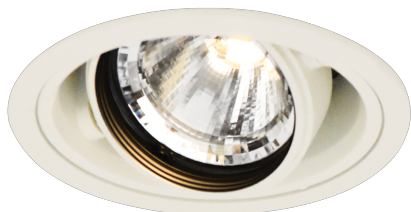

Item no. DD136-1915W9040-R

Series Name: Cledy versa R-G (DD136-R)

Installation	Recessed mount
Type	Extra high-efficiency adjustable downlight
Fixture wattage	18.6W
Beam angle	16 deg
Color Temp.	4000K
CRI	Ra>90
Luminous	1715 lm
Body	Die-cast aluminum alloy
Body finish	N/A
Trim finish	White
Reflector finish	N/A
IP Rate	IP20
Light source	COB module
Input Voltage	AC220~240V
Dimming Type	Non-Dimmable
Certificate	CE, CCC
Cut Hole	100mm

■ Direct Horizontal Illuminance DD136-1915W9040-R

φ	Illuminance Angle	Beam Angle	Vertical Illuminance (lx)
260	15°	16°	43980
1			11000
520			4890
2			2750
780			1760
3			1220
1050			900
m	1	0	690
		1	2