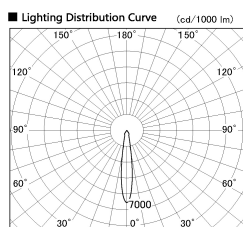

Item no. DD136-1915W9040-R

Series Name: Cledy versa R-G (DD136-R)

Installation	Recessed mount
Type	Extra high-efficiency adjustable downlight
Fixture wattage	18.6W
Beam angle	16 deg
Color Temp.	4000K
CRI	Ra>90
Luminous	1715 lm
Body	Die-cast aluminum alloy
Body finish	N/A
Trim finish	White
Reflector finish	N/A
IP Rate	IP20
Light source	COB module
Input Voltage	AC220~240V
Dimming Type	Non-Dimmable
Certificate	CE, CCC
Cut Hole	100mm

■ Direct Horizontal Illuminance DD136-1915W9040-R

φ	Illuminance Angle	Beam Angle	Vertical Illuminance (lx)
260	15°	16°	43980
1			11000
520			4890
2			2750
780			1760
3			1220
1050			900
m	1	0	690
		1	2