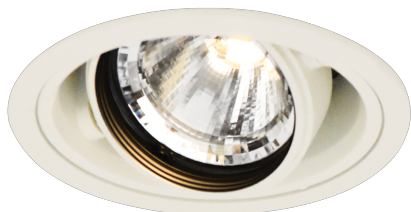

Item no. DD136-1930W9040-R

Series Name: Cledy versa R-G (DD136-R)

Installation	Recessed mount
Type	Extra high-efficiency adjustable downlight
Fixture wattage	18.6W
Beam angle	39 deg
Color Temp.	4000K
CRI	Ra>90
Luminous	1818 lm
Body	Die-cast aluminum alloy
Body finish	N/A
Trim finish	White
Reflector finish	N/A
IP Rate	IP20
Light source	COB module
Input Voltage	AC220~240V
Dimming Type	Non-Dimmable
Certificate	CE, CCC
Cut Hole	100mm