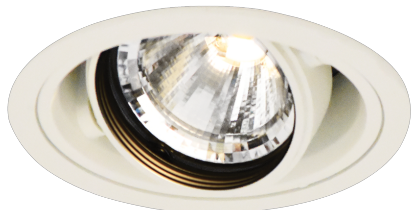

Item no. DD136-1940W9040-R

Series Name: Cledy versa R-G (DD136-R)

Installation	Recessed mount
Type	Extra high-efficiency adjustable downlight
Fixture wattage	18.6W
Beam angle	57 deg
Color Temp.	4000K
CRI	Ra>90
Luminous	1851 lm
Body	Die-cast aluminum alloy
Body finish	N/A
Trim finish	White
Reflector finish	N/A
IP Rate	IP20
Light source	COB module
Input Voltage	AC220~240V
Dimming Type	Non-Dimmable
Certificate	CE, CCC
Cut Hole	100mm