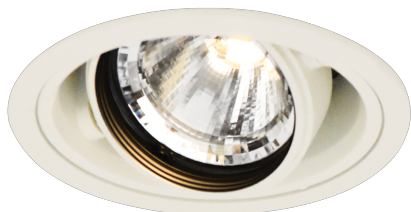

Item no. DD136-1115W9040-R

Series Name: Cledy versa R-G (DD136-R)

|                  |  |
|------------------|--|
| Installation     | Recessed mount                             |
| Type             | Extra high-efficiency adjustable downlight |
| Fixture wattage  | 10.5W                                      |
| Beam angle       | 16 deg                                     |
| Color Temp.      | 4000K                                      |
| CRI              | Ra>90                                      |
| Luminous         | 1037 lm                                    |
| Body             | Die-cast aluminum alloy                    |
| Body finish      | N/A  |
| Trim finish      | White                                      |
| Reflector finish | N/A  |
| IP Rate          | IP20                                       |
| Light source     | COB module                                 |
| Input Voltage    | AC220~240V                                 |
| Dimming Type     | Non-Dimmable                               |
| Certificate      | CE, CCC                                    |
| Cut Hole         | 100mm                                      |

■ Direct Horizontal Illuminance DD136-1115W9040-R

| φ  | Illuminance Angle | Beam Angle | Vertical Illuminance (lx) |
|----|-------------------|------------|---------------------------|
| 1  | 15°               | 16°        | 26920                     |
| 1  |                   |            | 6730                      |
| 2  |                   |            | 2990                      |
| 2  |                   |            | 1680                      |
| 3  |                   |            | 1080                      |
| 3  |                   |            | 750                       |
| 5  |                   |            | 550                       |
| 10 |                   |            | 420                       |