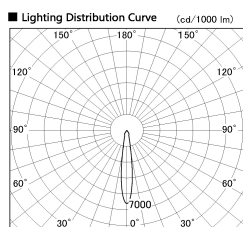

Item no. DD136-1115W9040-R

Series Name: Cledy versa R-G (DD136-R)

|                  |  |
|------------------|--|
| Installation     | Recessed mount                             |
| Type             | Extra high-efficiency adjustable downlight |
| Fixture wattage  | 10.5W                                      |
| Beam angle       | 16 deg                                     |
| Color Temp.      | 4000K                                      |
| CRI              | Ra>90                                      |
| Luminous         | 1037 lm                                    |
| Body             | Die-cast aluminum alloy                    |
| Body finish      | N/A  |
| Trim finish      | White                                      |
| Reflector finish | N/A  |
| IP Rate          | IP20                                       |
| Light source     | COB module                                 |
| Input Voltage    | AC220~240V                                 |
| Dimming Type     | Non-Dimmable                               |
| Certificate      | CE, CCC                                    |
| Cut Hole         | 100mm                                      |

■ Direct Horizontal Illuminance DD136-1115W9040-R

| φ  | Illuminance Angle | Beam Angle | Vertical Illuminance (lx) |
|----|-------------------|------------|---------------------------|
| 1  | 15°               | 16°        | 26920                     |
| 1  |                   |            | 6730                      |
| 2  |                   |            | 2990                      |
| 2  |                   |            | 1680                      |
| 3  |                   |            | 1080                      |
| 3  |                   |            | 750                       |
| 5  |                   |            | 550                       |
| 10 |                   |            | 420                       |