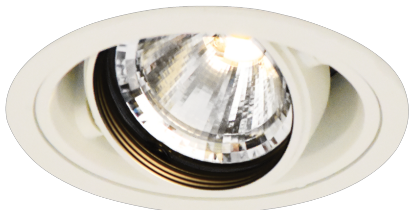

Item no. DD136-1120W9040-R

Series Name: Cledy versa R-G (DD136-R)

Installation	Recessed mount
Type	Extra high-efficiency adjustable downlight
Fixture wattage	10.5W
Beam angle	19 deg
Color Temp.	4000K
CRI	Ra>90
Luminous	1063 lm
Body	Die-cast aluminum alloy
Body finish	N/A
Trim finish	White
Reflector finish	N/A
IP Rate	IP20
Light source	COB module
Input Voltage	AC220~240V
Dimming Type	Non-Dimmable
Certificate	CE, CCC
Cut Hole	100mm