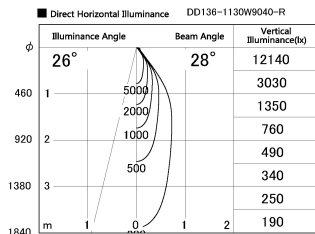

Item no. DD136-1130W9040-R

Series Name: Cledy versa R-G (DD136-R)

| | |
|------------------|--|
| Installation | Recessed mount |
| Type | Extra high-efficiency adjustable downlight |
| Fixture wattage | 10.5W |
| Beam angle | 40 deg |
| Color Temp. | 4000K |
| CRI | Ra>90 |
| Luminous | 1099 lm |
| Body | Die-cast aluminum alloy |
| Body finish | N/A |
| Trim finish | White |
| Reflector finish | N/A |
| IP Rate | IP20 |
| Light source | COB module |
| Input Voltage | AC220~240V |
| Dimming Type | Non-Dimmable |
| Certificate | CE, CCC |
| Cut Hole | 100mm |