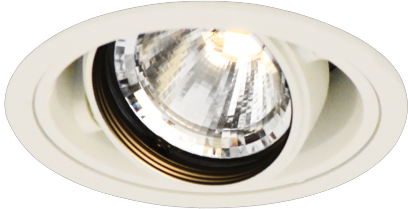

Item no. DD136-1130W9040-R

Series Name: Cledy versa R-G (DD136-R)

| | |
|------------------|--|
| Installation | Recessed mount |
| Type | Extra high-efficiency adjustable downlight |
| Fixture wattage | 10.5W |
| Beam angle | 40 deg |
| Color Temp. | 4000K |
| CRI | Ra>90 |
| Luminous | 1099 lm |
| Body | Die-cast aluminum alloy |
| Body finish | N/A |
| Trim finish | White |
| Reflector finish | N/A |
| IP Rate | IP20 |
| Light source | COB module |
| Input Voltage | AC220~240V |
| Dimming Type | Non-Dimmable |
| Certificate | CE, CCC |
| Cut Hole | 100mm |