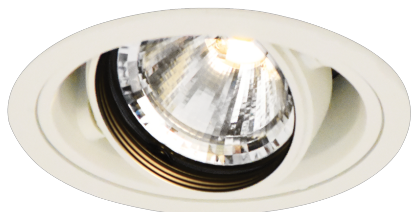

Item no. DD136-1130W9040-R

Series Name: Cledy versa R-G (DD136-R)

Installation	Recessed mount
Type	Extra high-efficiency adjustable downlight
Fixture wattage	10.5W
Beam angle	40 deg
Color Temp.	4000K
CRI	Ra>90
Luminous	1099 lm
Body	Die-cast aluminum alloy
Body finish	N/A
Trim finish	White
Reflector finish	N/A
IP Rate	IP20
Light source	COB module
Input Voltage	AC220~240V
Dimming Type	Non-Dimmable
Certificate	CE, CCC
Cut Hole	100mm