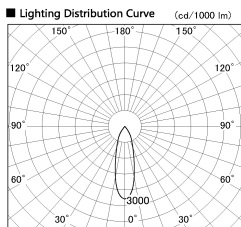

Item no. DD136-1130W9040-R

Series Name: Cledy versa R-G (DD136-R)

| | |
|------------------|--|
| Installation | Recessed mount |
| Type | Extra high-efficiency adjustable downlight |
| Fixture wattage | 10.5W |
| Beam angle | 40 deg |
| Color Temp. | 4000K |
| CRI | Ra>90 |
| Luminous | 1099 lm |
| Body | Die-cast aluminum alloy |
| Body finish | N/A |
| Trim finish | White |
| Reflector finish | N/A |
| IP Rate | IP20 |
| Light source | COB module |
| Input Voltage | AC220~240V |
| Dimming Type | Non-Dimmable |
| Certificate | CE, CCC |
| Cut Hole | 100mm |