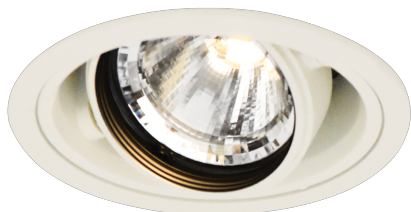

Item no. DD136-1140W9040-R

Series Name: Cledy versa R-G (DD136-R)

Installation	Recessed mount
Type	Extra high-efficiency adjustable downlight
Fixture wattage	10.5W
Beam angle	37 deg
Color Temp.	4000K
CRI	Ra>90
Luminous	1122 lm
Body	Die-cast aluminum alloy
Body finish	N/A
Trim finish	White
Reflector finish	N/A
IP Rate	IP20
Light source	COB module
Input Voltage	AC220~240V
Dimming Type	Non-Dimmable
Certificate	CE, CCC
Cut Hole	100mm