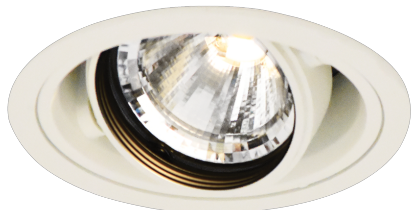

Item no. DD136-0815W9040-R

Series Name: Cledy versa R-G (DD136-R)

Installation	Recessed mount
Type	Extra high-efficiency adjustable downlight
Fixture wattage	7.5W
Beam angle	14 deg
Color Temp.	4000K
CRI	Ra>90
Luminous	741 lm
Body	Die-cast aluminum alloy
Body finish	N/A
Trim finish	White
Reflector finish	N/A
IP Rate	IP20
Light source	COB module
Input Voltage	AC220~240V
Dimming Type	Non-Dimmable
Certificate	CE, CCC
Cut Hole	100mm