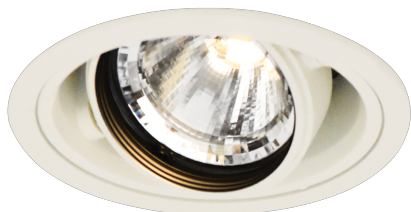

Item no. DD136-0820W9040-R

Series Name: Cledy versa R-G (DD136-R)

Installation	Recessed mount
Type	Extra high-efficiency adjustable downlight
Fixture wattage	7.5W
Beam angle	17 deg
Color Temp.	4000K
CRI	Ra>90
Luminous	771 lm
Body	Die-cast aluminum alloy
Body finish	N/A
Trim finish	White
Reflector finish	N/A
IP Rate	IP20
Light source	COB module
Input Voltage	AC220~240V
Dimming Type	Non-Dimmable
Certificate	CE, CCC
Cut Hole	100mm